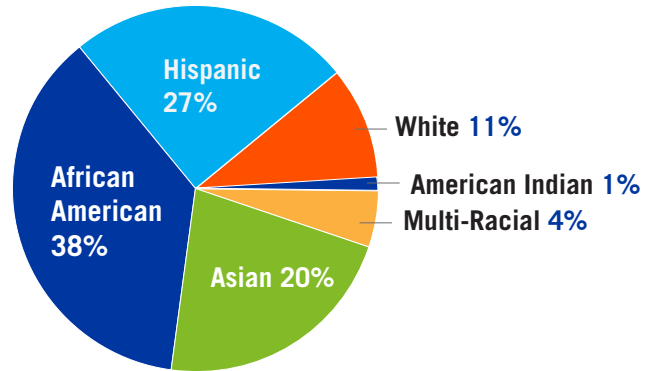

THE SCHOOL

Mastery Charter School - Thomas Campus is a high-performing, college-preparatory turnaround school serving students in South Philadelphia. The school opened its doors as a Mastery public charter school in 2005 and currently enrolls **722 students in grades 7 through 12**. Before the Mastery turnaround, student performance was in the lowest 10% of the District. Under Mastery, Thomas is in the top 10% of all public and charter high schools in the city.

- **76% of our student body is classified as economically disadvantaged** (qualifying for the Free/Reduced Lunch program)
- **23% Receive Special Education Services**
- **9% are English Language Learner students**

ENROLLMENT BY ETHNICITY

CURRICULUM OFFERED

ENGLISH

Writing Workshop 9
English I
English II
English III
AP Language
English IV
AP Literature
Public Speaking

MATH

Algebra I
Algebra II
Geometry
Pre-Calculus
AP Calculus AB
Calculus
Business Math
Foundational Math
Geometry

SCIENCE

Environmental Science
Biology
Chemistry
AP Physics & AP Psychology
Physics
Science, Tech, and Society
PLTW Med Detectives/
Innovators

SOCIAL STUDIES

African-American History
AP Mod World History
Mod World History
AP US History
US History
American Government
AP Human Geography

WORLD LANGUAGES

Spanish I
Spanish II
Spanish III

HONORS

African-American History
Biology
Literature 9
Chemistry
Literature 10
Pre-calculus

ELECTIVES

Art
Art History
Music
Songwriting
Instrumental Music
Mixed Media Art
Dance
Drama

Visual Arts
Engineering,
Drafting, & Design
Consumer Economics
Cultural Context
Computer Science
SEL classes
PE
Science of Mindfulness -
Health
SAT Prep
History of Gender Studies
Yearbook and Media
Performing Arts
Yoga and Mindfulness
Literature of Gender Studies
Personal Development
Film and Television Studies
History through Literature
Student Leadership

EXTRACURRICULAR ACTIVITIES

Board Game Club
eSports
K-Pop Dance Club
GSA
Running Club
Knitting Club
Calligraphy Club
Thomas University

National Honor Society
DIVAs
MGD
Student Council
Drumline
Service Club
Competitive Dance
Inspiring Minds Titans

Tennis Club
Girls Volleyball
Boys Volleyball
Girls Soccer
Boys Soccer
Girls Softball
Boys Football
Boys Basketball

Girls Basketball
Cheerleading
Cross Country
Track and Field
Boys Baseball
Spoken Word