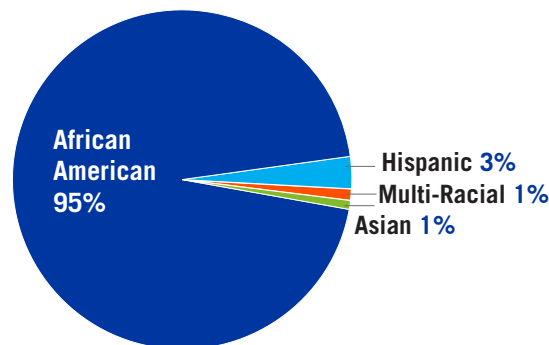

THE SCHOOL

Mastery Charter School - Shoemaker Campus is a high-performing, college-preparatory turnaround school serving students in West Philadelphia. The school opened its doors as a Mastery public charter school in 2006 and currently has an enrollment total of **770 students in grades 7 through 12**. Once identified as the 2nd most violent school in the district by the Philadelphia Inquirer, violent incidences have dropped 90% since its conversion and attendance is now above 95%. The school has recently gained recognition by the education advocacy group PENNCAN on its Pennsylvania Top Ten Schools Report Card in 2013.

- **73% of our student body is classified as economically disadvantaged** (qualifying for the Free/Reduced Lunch program)
- **27% Receive Special Education Services**
- **1% are English Language Learner Students**

ENROLLMENT BY ETHNICITY

CURRICULUM OFFERED

ENGLISH

Literature 9
Honors Literature 9
Composition 9
Literature 2
Honors Literature 2
English 3
AP Language
English 4
AP Literature

SCIENCE

Biology
Chemistry
Physics
Environmental Science
AP Biology

HISTORY

African American History
Honors African American History
Modern World History
AP Modern World History
US History
AP US History
AP Government
Economics
American Government

MATHEMATICS

Pre-Algebra
Algebra 1
Algebra 2
Geometry
Pre-Calculus
AP Calculus AB
Applied Algebraic Concepts
Financial Literacy

LANGUAGE

Spanish 1
Spanish 2

ELECTIVE / SEMINAR

Freshman Seminar
Sophomore Seminar
Junior Seminar
Senior Seminar
Internship Practicum
Physical Education
Film in Society
Art 9
Computer Science Application

EXTRACURRICULAR ACTIVITIES

Mural Arts
National Honors Society
Chess
Ethics Club
Poetry Club
Technology & Video Club
Student Government
Gay, Straight Alliance
Yearbook
Dance

Tutoring
Drama Club
Scrabble Club
Open Mic Club
Cinema Club
Cosmetology
Art Club
Pawprint - Newspaper
Entrepreneur Club
Jewelry Making Club

Crocheting Club
Anime Club
Varsity Cross Country
Volleyball
Cycling Club
Varsity Football
Varsity Boys Lacrosse
Varsity Girls Lacrosse
Track and Field
Varsity Boys Basketball

JV Girls Basketball
JV Boys Basketball
Varsity Girls Basketball
Varsity Cheerleading
Wrestling
Friends Fitness Club
Hockey
Body Positivity Club
Debate Club
Creative Writing
Cooking Club