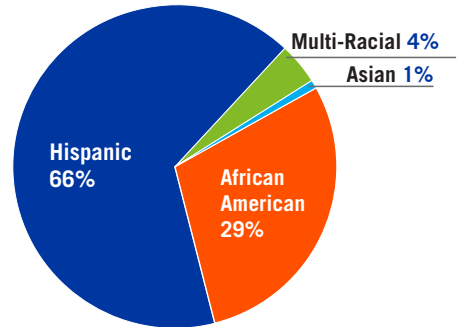

THE SCHOOL

Mastery High School of Camden is the first high school in north Camden, New Jersey. The school opened its doors in 2016 with 9th grade and grew by one grade every year. This year, the school welcomed its first senior class and currently enrolls approximately **774 students in grades 9 through 12**.

- **97% of our student body is classified as economically disadvantaged** (qualifying for the Free/Reduced Lunch program)
- **24% receive Special Education services**
- **15% are English Language Learner students**

ENROLLMENT BY ETHNICITY

CURRICULUM OFFERED

9th

- Advisory
- Algebra I
- AP Modern World History
- Biology
- Case Manager Load
- Daily Living Skills I
- Daily Living Skills III
- Daily Living Skills IV
- Educational Employment II
- Educational Employment III
- English Foundations II
- English Foundations III
- English Foundations IV
- English I
- English I (M-ESL)
- ESL I
- Freshman Writing Seminar
- Hnrs Freshman Writing Seminar
- Honors Algebra I
- Honors English I
- Honors Geometry
- Honors Modern World History
- Introduction to Algebra
- Math Foundations II
- Math Foundations III
- Math Foundations IV
- Modern World History
- Personal Communication I
- Personal Communication II
- Personal Development I
- Personal Development II
- Physical Education/Health
- Physical Science
- Pre-Vocational Skills
- Spanish I
- Technology

10th

- Advisory
- Biology
- Case Manager Load
- Daily Living Skills I
- Daily Living Skills III
- Daily Living Skills IV
- Educational Employment II
- Educational Employment III
- English Foundations II
- English Foundations III
- English Foundations IV
- Math Foundations II
- Math Foundations III
- Math Foundations IV
- Math Foundations IV
- Personal Communication I
- Personal Communication II
- Personal Communication III
- Personal Development I
- Personal Development II
- Physical Education/Health
- Pre-Vocational Skills
- Spanish I
- Algebra I Core
- Algebra II
- AP US History
- English II
- English II (M-ESL)
- ESL II
- Geometry
- History of Film and Television
- Honors Algebra II
- Honors Biology
- Honors English II
- Music - Instrumental I
- Sophomore Seminar: Internship
- US History
- Visual Arts
- Yearbook & Mediaty

11th

- Advisory
- Case Manager Load
- Daily Living Skills I
- Daily Living Skills III
- Daily Living Skills IV
- Educational Employment II
- Educational Employment III
- English Foundations II
- English Foundations III
- English Foundations IV
- Math Foundations II
- Math Foundations III
- Math Foundations IV
- Personal Communication I
- Personal Communication II
- Personal Development I
- Personal Development II
- Physical Education/Health
- Pre-Vocational Skills
- Spanish I
- Algebra II
- Geometry
- Music - Instrumental I
- Visual Arts
- Yearbook and Media
- ACT Prep
- African American History
- AP Language
- Chemistry
- Consumer Economics
- CP Anatomy
- Creative Writing
- English III
- English III (M-ESL)
- ESL III
- Honors African American Hist.
- Honors Chemistry
- Honors Precalculus
- Intro to Health Sciences
- Junior Seminar
- Public Speaking
- Science of Psychology
- Spanish II

12th