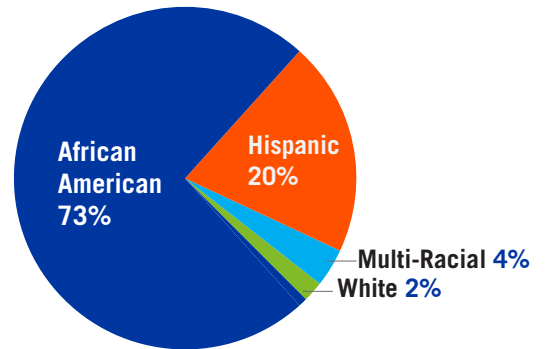

THE SCHOOL

Mastery Charter School – Lenfest Campus is a high-performing, college-preparatory charter school serving students in Northeast Philadelphia. The school opened its doors as a Mastery public charter school in 2001 and it is one of the highest performing public or public charter high schools in Philadelphia. The school currently has an enrollment total of **632 students in grades 7 through 12.**

- **78% of our student body is classified as economically disadvantaged**
  (qualifying for the Free/Reduced Lunch program)
- **30% Receive Special Education Services**
- **3% English Language Learners**

ENROLLMENT BY ETHNICITY:

CURRICULUM OFFERED

ENGLISH

English 9
English 10
American Literature
British and World Literature
AP Language

SCIENCE

Physical Science
Biology
Chemistry
Physics
Environmental Science
Science Research

HISTORY

African American History
Modern World History
US History
Government and Economics
AP Modern World History
AP US History

MATHEMATICS

Pre-Algebra
Algebra I
Algebra II & Trigonometry
Geometry
Business Math
Pre-Calculus
Calculus

LANGUAGE

Spanish 1
Spanish 2
Spanish 3

ELECTIVE / SEMINAR

African American Studies
Computer Science and Coding
French
Film in Society
Intro to Health Sciences
Science of Mindfulness
Instrumental Music
Mixed Media Art
AP Art
Philosophy of Literature
Politics
Public Speaking
Science Olympiad
Social Justice
Songwriting
Spanish Culture and Conversation
Team Sports
Social Emotional Learning
Educational Employment
World Religions
Literature of Gender Studies

EXTRACURRICULAR ACTIVITIES

Soccer	Green Thumb Gardening	Gaming	Gay Straight Alliance
Baseball	LenStep Step Team	Newspaper	Meditation
Wrestling	Cheerleading	Anime	Mentoring Through Sports
Lacrosse	Philadelphia Youth Poetry	Art Club	Student Dean
Student Government Association	Movement	STEM Club	Lenfest Tutors
National Honor Society	Yearbook	Strength & Conditioning	Girls Who Code
	Chess	Drumline/Music	Media Arts