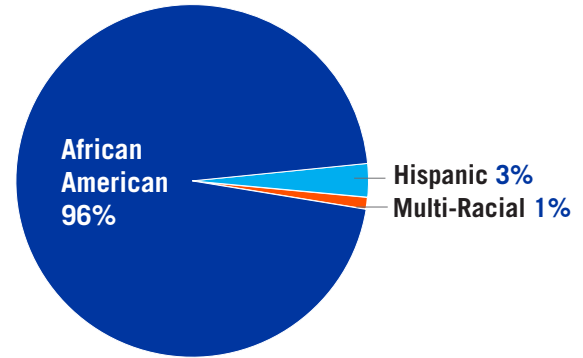

THE SCHOOL

Mastery Charter School – Hardy Williams High Campus is a college-preparatory high school serving students in Southwest Philadelphia. Hardy Williams High currently has an enrollment total of **651 students in grades 7-12**. As a Mastery Charter School, Hardy Williams celebrated its inaugural graduating class in 2016. Originally a stand-alone K-8, the school opened its doors as a Mastery public charter school in 2011 and began serving high school grades in 2012. Prior to becoming a Mastery Charter School, Hardy Williams High was a chronically underperforming K-8 school that chose to partner with Mastery for a school turnaround.

- **76% of our student body is classified as economically disadvantaged**
  (qualifying for the Free/Reduced Lunch program)
- **26% Receive Special Education Services**
- **3% Are English Language Learner students**

ENROLLMENT BY ETHNICITY

CURRICULUM OFFERED

9TH GRADE

Literature
Composition
African American History
Algebra
Pre-Algebra
AP Computer Science

10TH GRADE

Literature
Biology
Modern World History
Geometry
Algebra II
AP Computer Science
Sophomore Seminar
Technology
Principles of Biomedical Science

11TH GRADE

Literature
Chemistry
History
Geometry
Algebra II
Pre-Calculus
AP Computer Science
Spanish I
Junior Seminar

12TH GRADE

Literature
Physics
Government & Economics
Pre-Calc
AP Computer Science
Spanish II
AP Calculus
AP Statistics Elective
Senior Seminar

ELECTIVE / SEMINAR

Health & Nutrition
Net Sports
Team Sports
Concert Choir
Music Performance
Consumer Science
Art
Tech I
Tech II
Intro to Coding
Themes in History
Financial Literacy
Health and Self-Care
Film Study
Psychology
Statistics

EXTRACURRICULAR ACTIVITIES

A-Capella
Chess
Comic Book Club
Country Cycling Club
Debate Club
Fencing
Friends Fitness Club
Garden Club
Gay/Straight Alliance

Hockey
JV Boys Basketball
Legends in Motion Dance
Mural Arts
National Honors Society
Red Cross Club
Rowing Club
Student Government
Talk and Hoop

Track and Field
Varsity Boys Basketball
Varsity Boys Lacrosse
Varsity Cheerleading
Varsity Cross
Varsity Football
Varsity Girls Basketball
Varsity Girls Lacrosse
Wrestling

Yearbook
Muslim Student Association
Hardy University
Tech Club
Slam Poetry
Robotics
Girl's Group