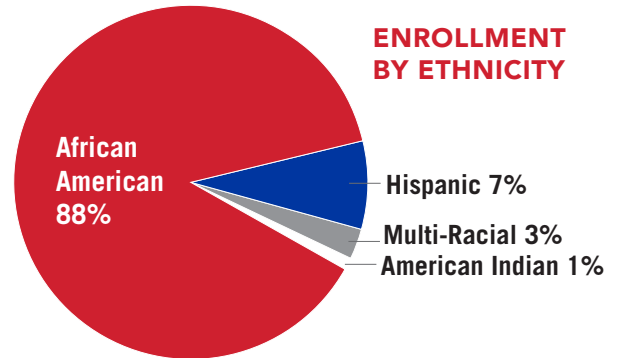

THE SCHOOL

Mastery Charter School – Simon Gratz High Campus is a college-preparatory turnaround school serving students in North Philadelphia. Originally one of the lowest-performing public schools operated by the District of Philadelphia, the school opened its doors as a Mastery public charter school in 2011 and currently has an enrollment total of **1249 students in grades 9 through 12**. Gratz has more than doubled its college enrollment rate under Mastery and been recognized by the local and national media for its remarkable turnaround in student performance and school safety.

- **77% of our student body is classified as economically disadvantaged**
  (qualifying for the Free/Reduced Lunch program)
- **28% Receive Special Education Services**
- **1% are English Language Learner Students**

CURRICULUM OFFERED

MATHEMATICS

Pre-Algebra
Algebra 1
Geometry
Algebra 2
Pre-Calculus
AP Calculus

ENGLISH

Literature I
Composition I
Literature II
Literature III
Literature IV
AP Literature

FOREIGN LANGUAGE

Spanish I
Spanish II

ELECTIVES

Yearbook and Media
Intro to Culinary Arts
Intro to Graphic Design
Intro to Health Sciences
Fitness
Instrumental Music
Student Government Association
Research Skills
Visual Arts
Visual Arts II
Physical Education/Health
Computer Science Discoveries
Computer Science Applications
Computer Science Careers
Social Justice
Financial Literacy

SCIENCE

Environmental Science
Biology
Chemistry
AP Biology
Honors Physics
Forensic Science

SOCIAL STUDIES

African American History
Modern World History
US History
American Government
Economics
AP US History

SEMINAR

Freshman Seminar
Sophomore Seminar
Junior Seminar
Senior Seminar

EXTRACURRICULAR ACTIVITIES

Art Club
Band: Brass and Winds
Varsity Baseball
Boys' Basketball (Varsity & JV)
Bulldog Ambassadors
Newspaper Club
Varsity Cheerleading/Spirit
Chess

Cross-Country
Debate Club
Dog Pound (Interactive Video)
Drum Line
Football (Varsity & JV)
Girls' Basketball (Varsity & JV)
Gay/Straight Alliance
Gospel Choir

Indoor Track
Varsity Lacrosse
Live Wire Dance Crew
National Honor Society
Poetry & Spoken Word
Runway Royalty
Varsity Softball
Stay Woke Production
Student Government

Studio Session
Track & Field
Volleyball Club
X.P.O.S.U.R.R. (Multi Media)
Yearbook
Rugby
Soccer Club